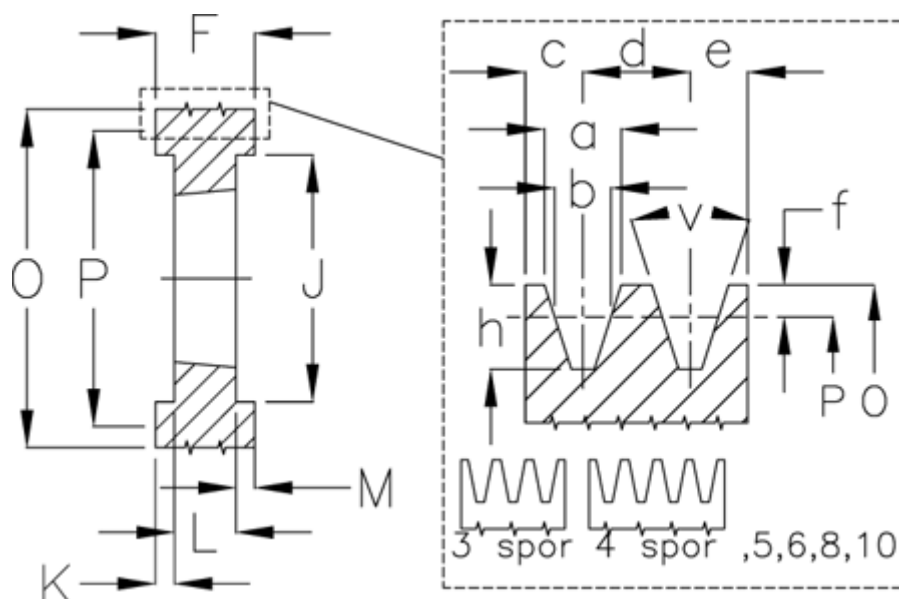

Article number: 604112021206

Description: V-belt pulley SPC 212/6 TL3535

Measures

a	= 22.0	For bush	= 3535	O	= 221.6
b	= 19.0	h	= 23.8	P	= 212
Bush ζ max	= 90	J	= 156	Type	= SPC
c	= 17.0	K	= 36,5	v	= 34 degrees
d	= 25.5	L	= 89		
e	= 17.0	m	= 36.5		
f	= 4.8	N	= -		
F	= 162	Number of ribs	= 6		